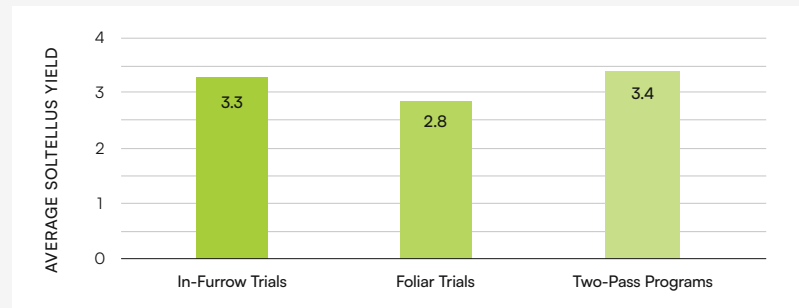

📍 Tennessee | Foliar Herbicide

Without Soltellus™

With Soltellus™

2025 SOLTELLUS™ YIELD PERFORMANCE BY APPLICATION METHOD

📍 Various Locations | Partner & Research Trials

Instructions

Application Methods:

In-Furrow with Starter Fertilizer, Pre-Emergence Foliar Spray (with herbicide fungicide) or Irrigation

Application Rate:

- 2 qt/A in a single application **or**
- 1 qt/A split (V3-V6 and R1-R3)

Tank Mixing:

Add Soltellus™ first to improve overall mix performance.

Optimal Timing

- V3-V6 Foliar (tank mix with herbicide)
- R1-R3 Foliar (beginning bloom - pod set with fungicide)