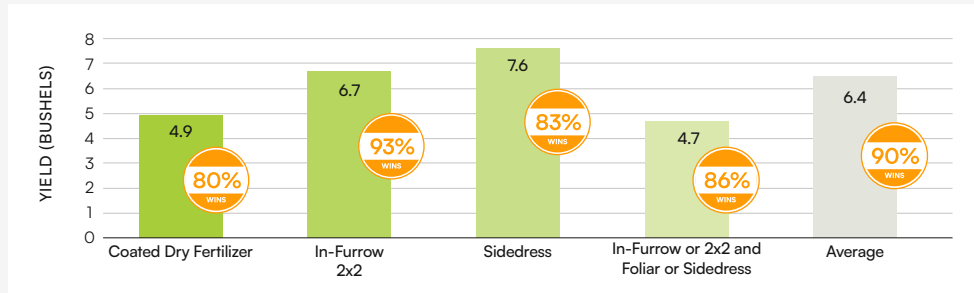

## For Corn Crop Performance

Nutrients in your fertility program get tied up in the soil or lost to the environment before your crops can even use them. Soltellus™ keeps them available. Just add Soltellus™ to the passes you're already making.

**+6.4**

BU/A Avg Yield in Corn

**90%**

Win Rate Across 48 Trials

**\$18**

Average ROI per Acre

#### SOLETELLUS™ YIELD ADVANTAGE BY APPLICATION TYPE

📍 Various Locations | 48 Total Trials