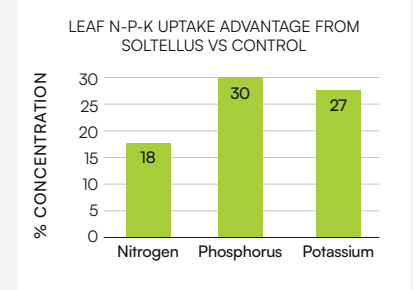

SOLETELLUS™ N-P-K UPTAKE

📍 Iowa | 18 days after V10 Y-Drop