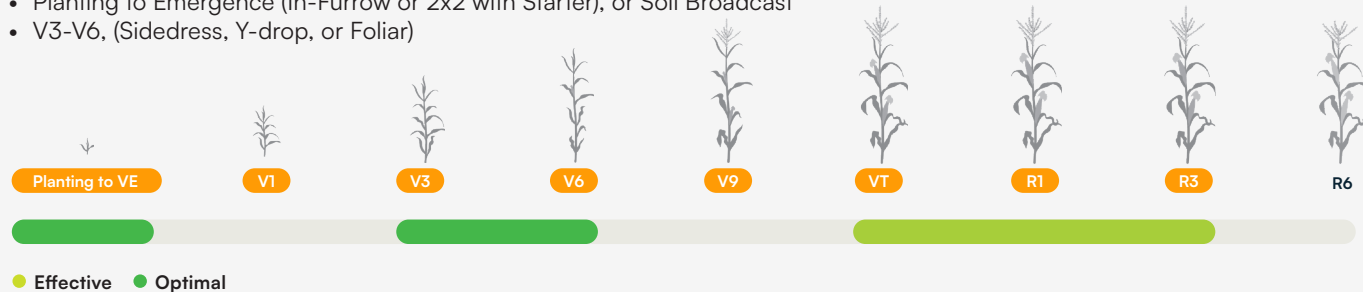

#### Application Methods:

In-Furrow or 2x2 with Starter Fertilizer, Foliar, Sidedress, Y-drop, or Irrigation

#### Application Rate:

- 2 qt/A in a single application **or**
- 1 qt/A split (planting and in-season)

#### Tank Mixing:

Add Soltellus™ first to improve overall mix performance.

### Optimal Timing

- Planting to Emergence (In-Furrow or 2x2 with Starter), or Soil Broadcast
- V3-V6, (Sidedress, Y-drop, or Foliar)